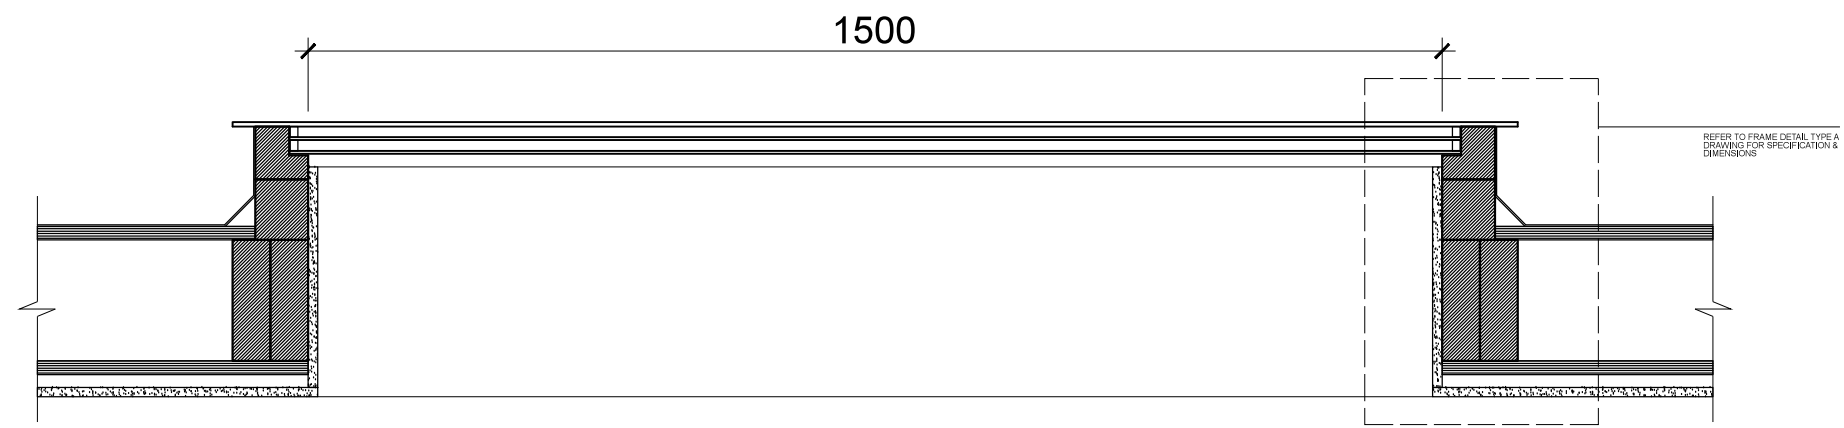

PLAN

SECTION

N.B: This drawings should not be copied or passed on without the written consent from Panoroof

TITLE  
**PANOROOF TRIPLE GLAZED ROOFLIGHT**  
 SIZE 800 x 1500MM

DRW  
 ASD  
 CHK  
 Panoroof

SCALE  
 1:10 @ A3  
 DATE  
 Jan 2017