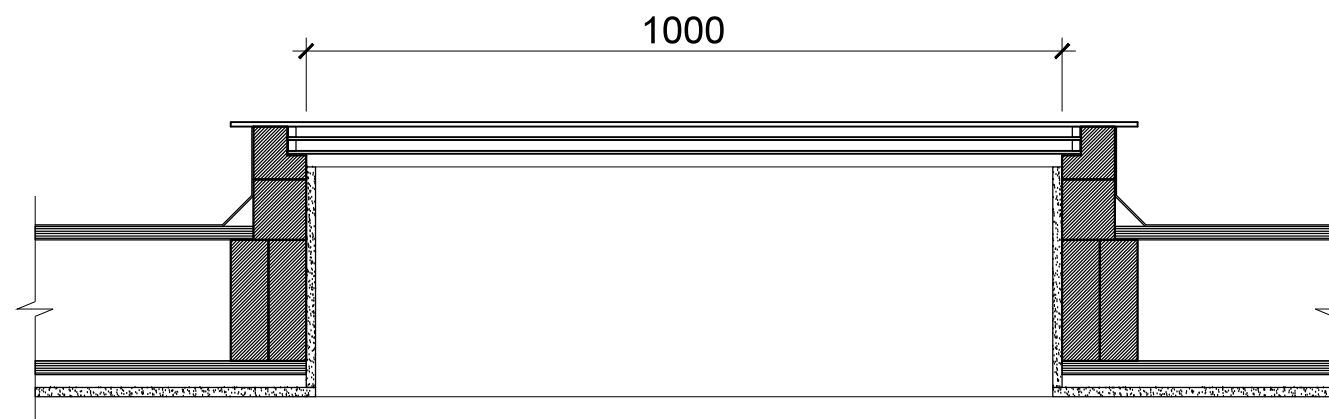

PLAN

SECTION

N.B: This drawings should not be copied or passed on without the written consent from Panorroof

TITLE  
**PANOROOF TRIPLE GLAZED - BLUE GLASS**  
 SIZE 1000 x 1000MM

DRW	SCALE
ASD	1:10 @ A3
CHK	DATE
Panorroof	Mar 2015