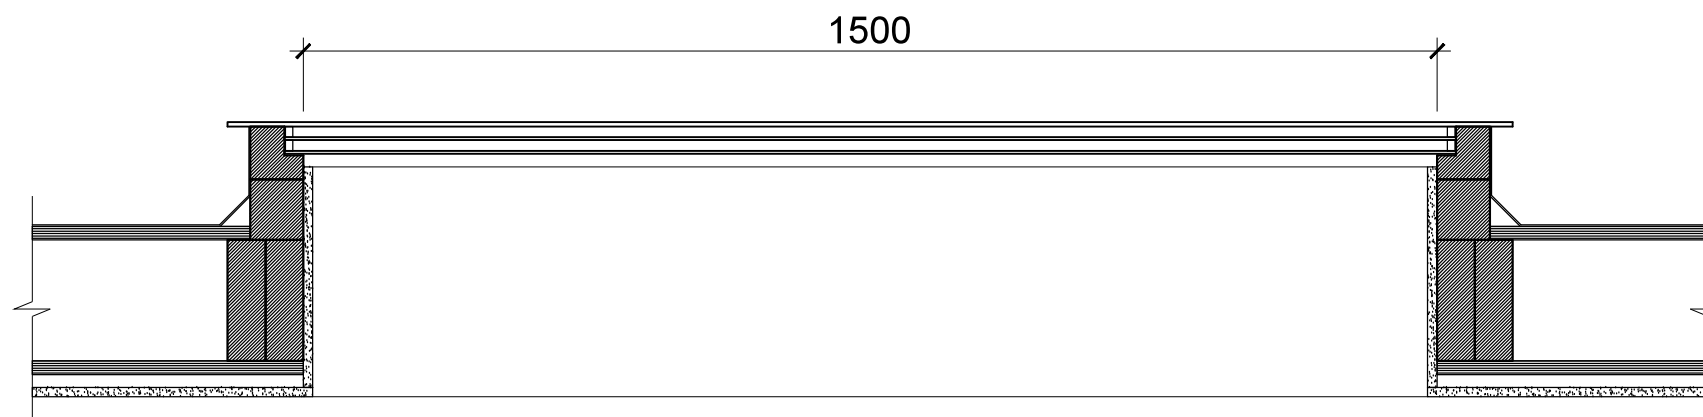

PLAN

SECTION

N.B: This drawings should not be copied or passed on without the written consent from Panorroof

TITLE  
**PANOROOF TRIPLE GLAZED -  
 BLUE GLASS**  
 SIZE 1000 x 1500MM

DRW  
 ASD  
 CHK  
 Panorroof

SCALE  
 1:10 @ A3  
 DATE  
 Mar 2015