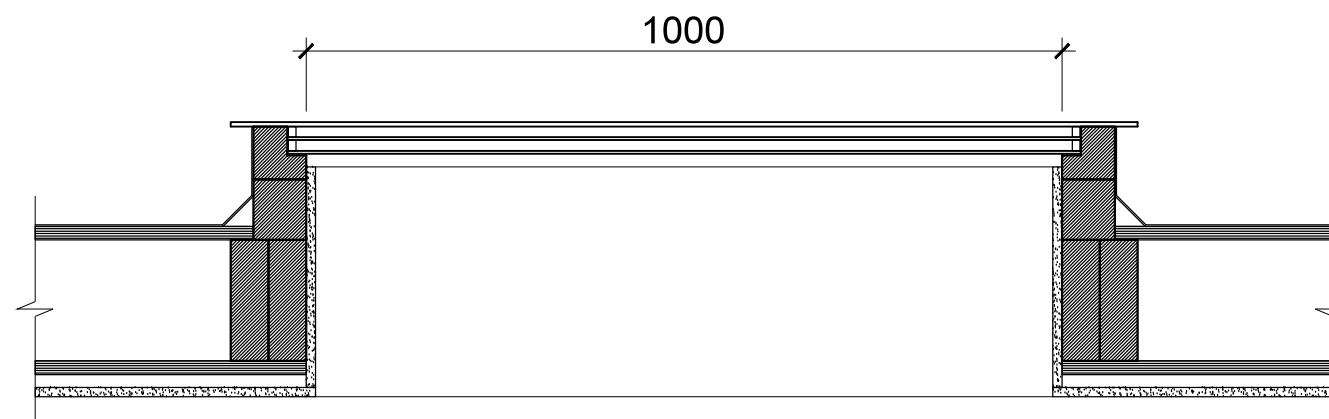

PLAN

SECTION

N.B: This drawings should not be copied or passed on without the written consent from Panorroof

TITLE
PANOROOF TRIPLE GLAZED - CLEAR GLASS
 SIZE 1000 x 1000MM

DRW	SCALE
ASD	1:10 @ A3
CHK	DATE
Panorroof	Mar 2015