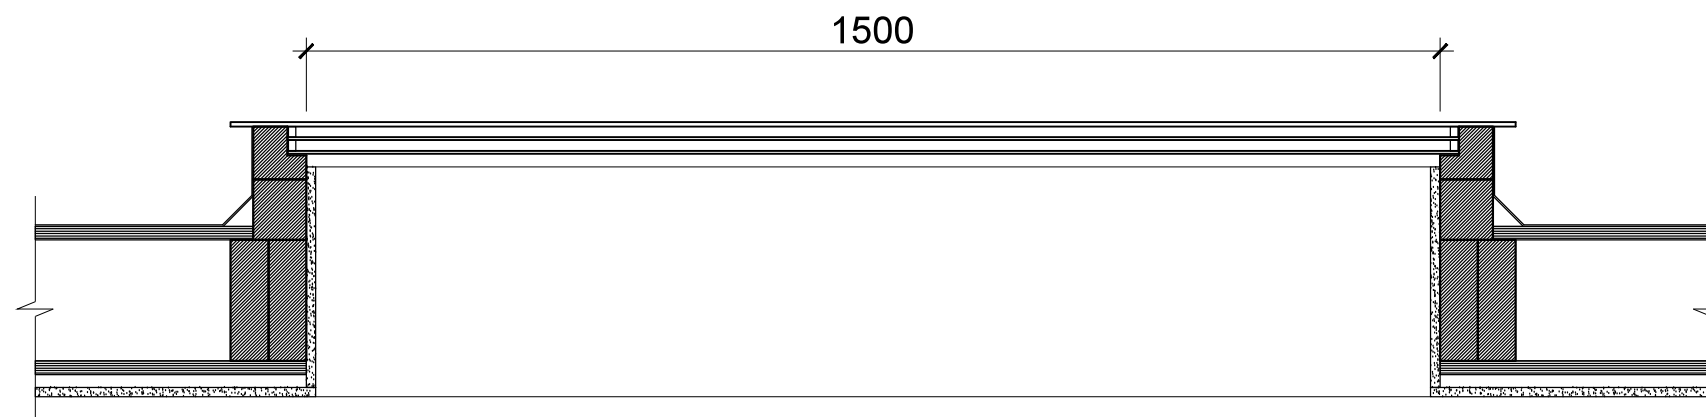

PLAN

SECTION

N.B: This drawings should not be copied or passed on without the written consent from Panorroof

TITLE
**PANOROOF TRIPLE GLAZED -
 CLEAR GLASS**
 SIZE 1000 x 1500MM

DRW
 ASD
 CHK
 Panorroof

SCALE
 1:10 @ A3
 DATE
 Mar 2015