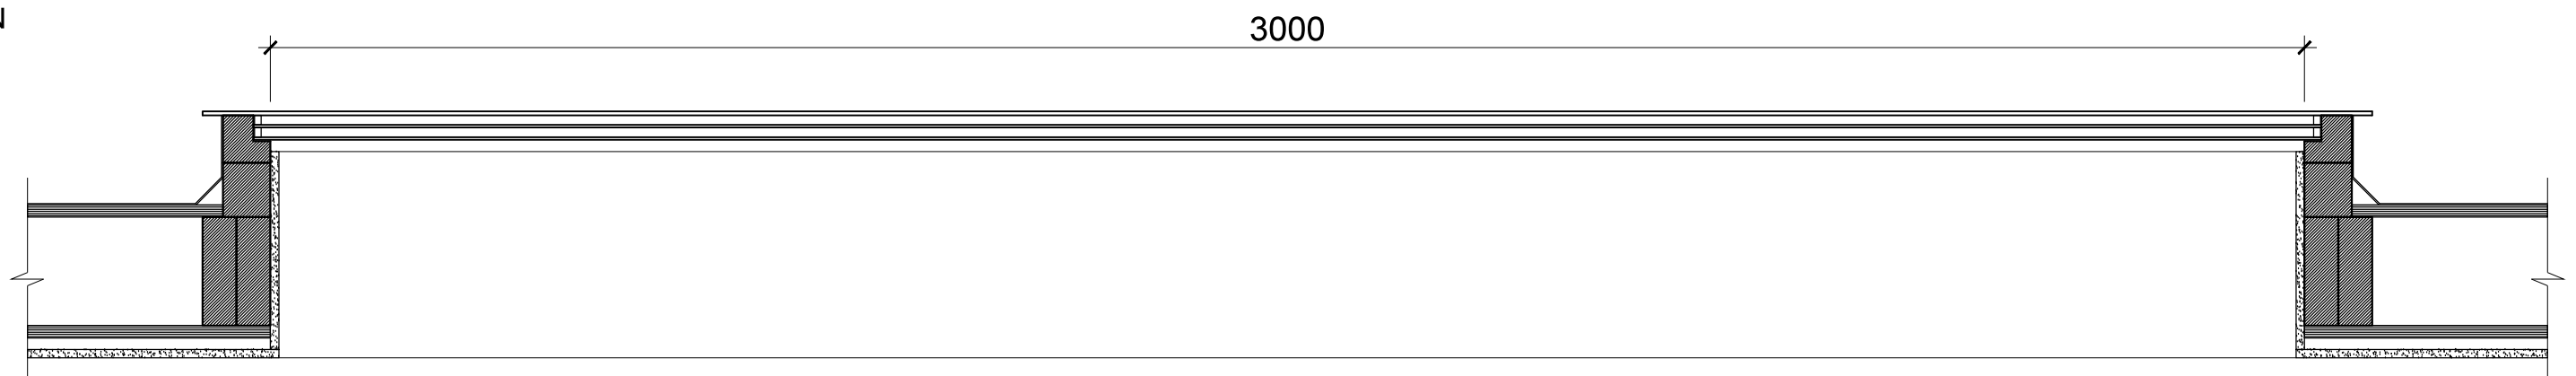

PLAN

SECTION

N.B: This drawings should not be copied or passed on without the written consent from Panorroof

TITLE  
**PANOROOF TRIPLE GLAZED - CLEAR GLASS**  
 SIZE 1000 x 3000MM

DRW  
 ASD  
 CHK  
 Panorroof

SCALE  
 1:10 @ A3  
 DATE  
 Mar 2015