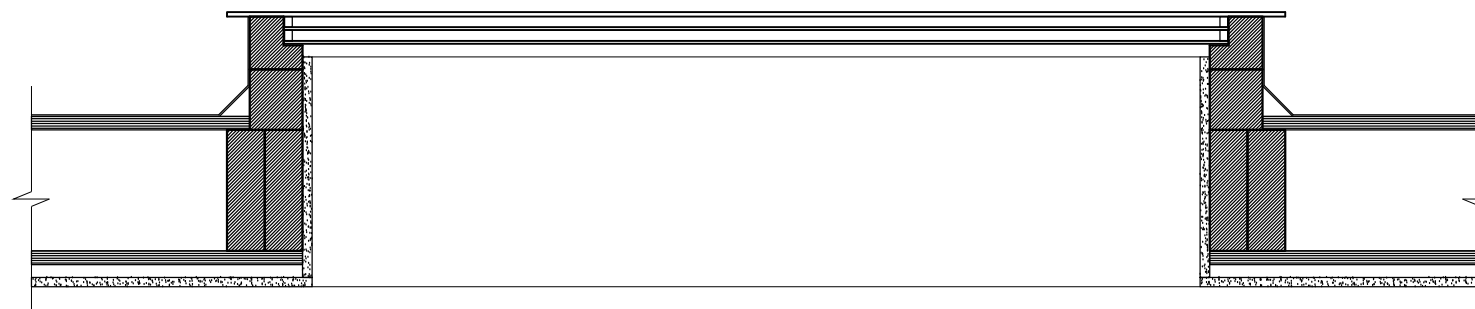

PLAN

SECTION

N.B: This drawings should not be copied or passed on without the written consent from Panoroof

TITLE  
**PANOROOF TRIPLE GLAZED -  
 CLEAR GLASS**  
 SIZE 600 x 1200MM

DRW  
 ASD  
 CHK  
 Panoroof

SCALE  
 1:10 @ A3  
 DATE  
 Mar 2015