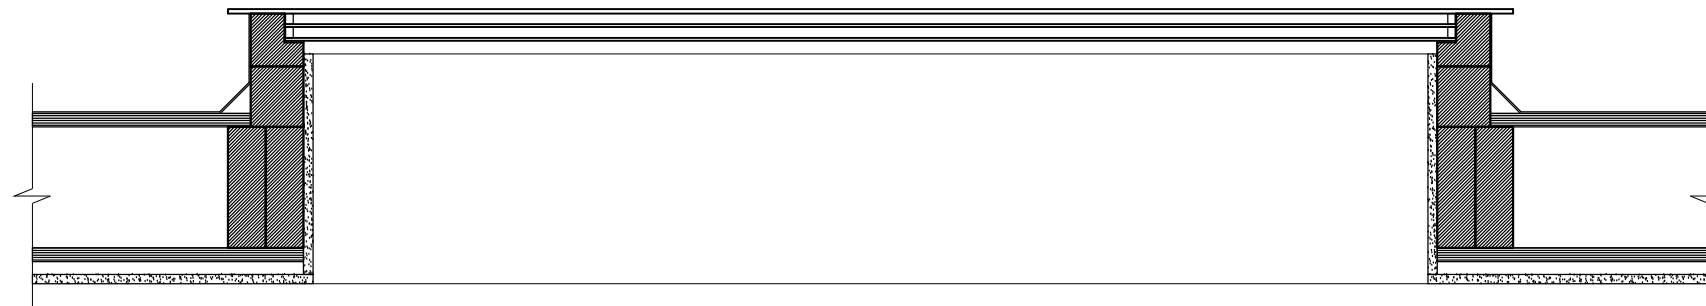

PLAN

SECTION

N.B: This drawings should not be copied or passed on without the written consent from Panoroof

TITLE
**PANOROOF TRIPLE GLAZED -
 CLEAR GLASS**
 SIZE 600 x 1500MM

DRW
 ASD
 CHK
 Panoroof

SCALE
 1:10 @ A3
 DATE
 Mar 2015