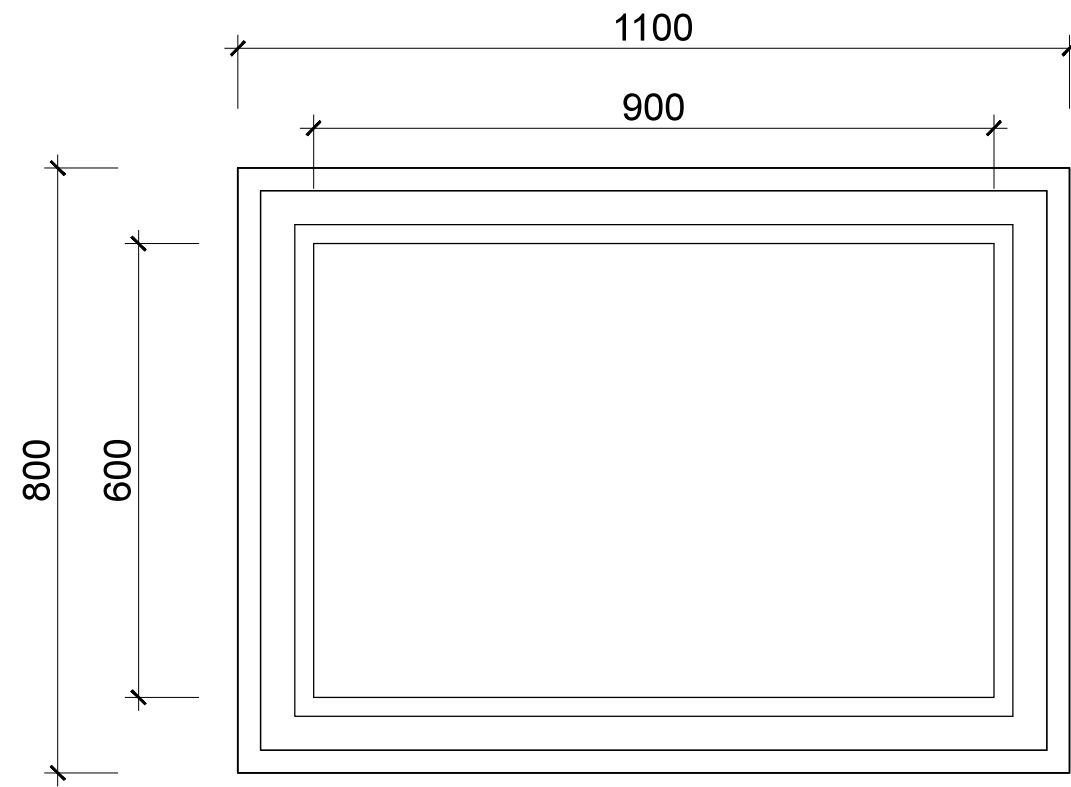

PLAN

SECTION

N.B: This drawings should not be copied or passed on without the written consent from Panoroof

TITLE
**PANOROOF TRIPLE GLAZED -
CLEAR GLASS**
SIZE 600 x 900MM

DRW
ASD
CHK
Panoroof

SCALE
1:10 @ A3
DATE
Mar 2015