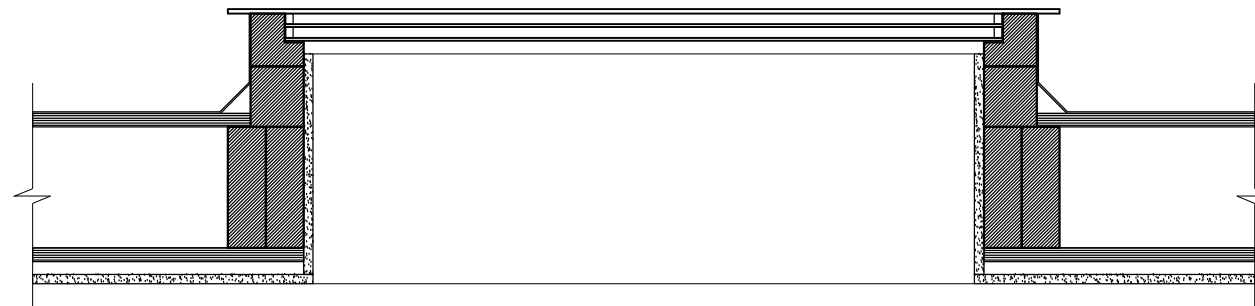

PLAN

SECTION

N.B: This drawings should not be copied or passed on without the written consent from Panoroof

TITLE
**PANOROOF TRIPLE GLAZED -
CLEAR GLASS**
SIZE 600 x 900MM

DRW
ASD
CHK
Panoroof

SCALE
1:10 @ A3
DATE
Mar 2015