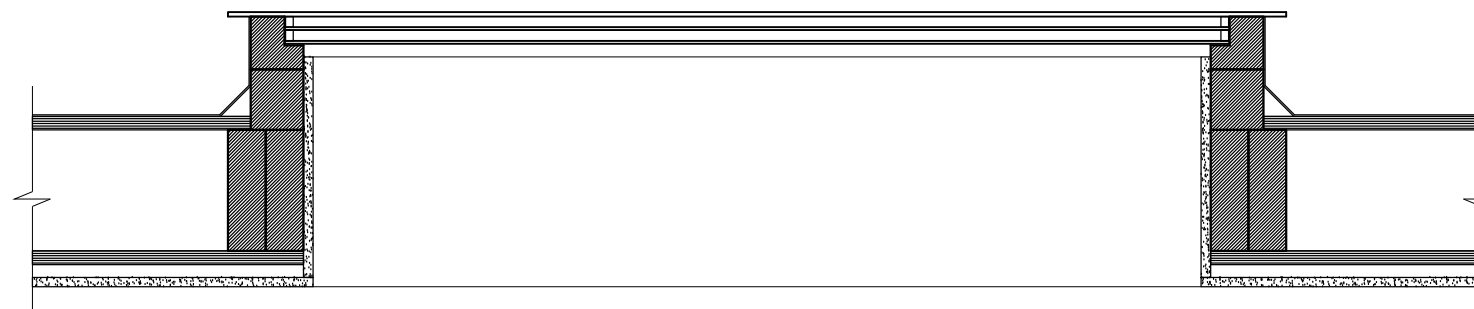

PLAN

SECTION

N.B: This drawings should not be copied or passed on without the written consent from Panoroof

TITLE
**PANOROOF TRIPLE GLAZED -
 CLEAR GLASS**
 SIZE 800 x 1200MM

DRW
 ASD
 CHK
 Panoroof

SCALE
 1:10 @ A3
 DATE
 Mar 2015