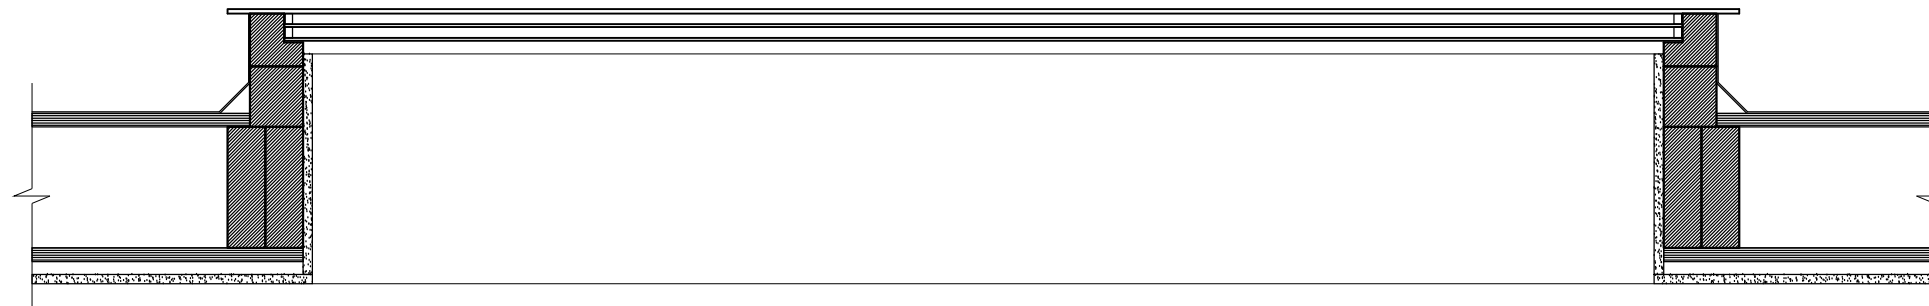

PLAN

SECTION

N.B: This drawings should not be copied or passed on without the written consent from Panoroof

TITLE
**PANOROOF TRIPLE GLAZED -
CLEAR GLASS**
SIZE 800 x 1800MM

DRW
ASD
CHK
Panoroof

SCALE
1:10 @ A3
DATE
Mar 2015