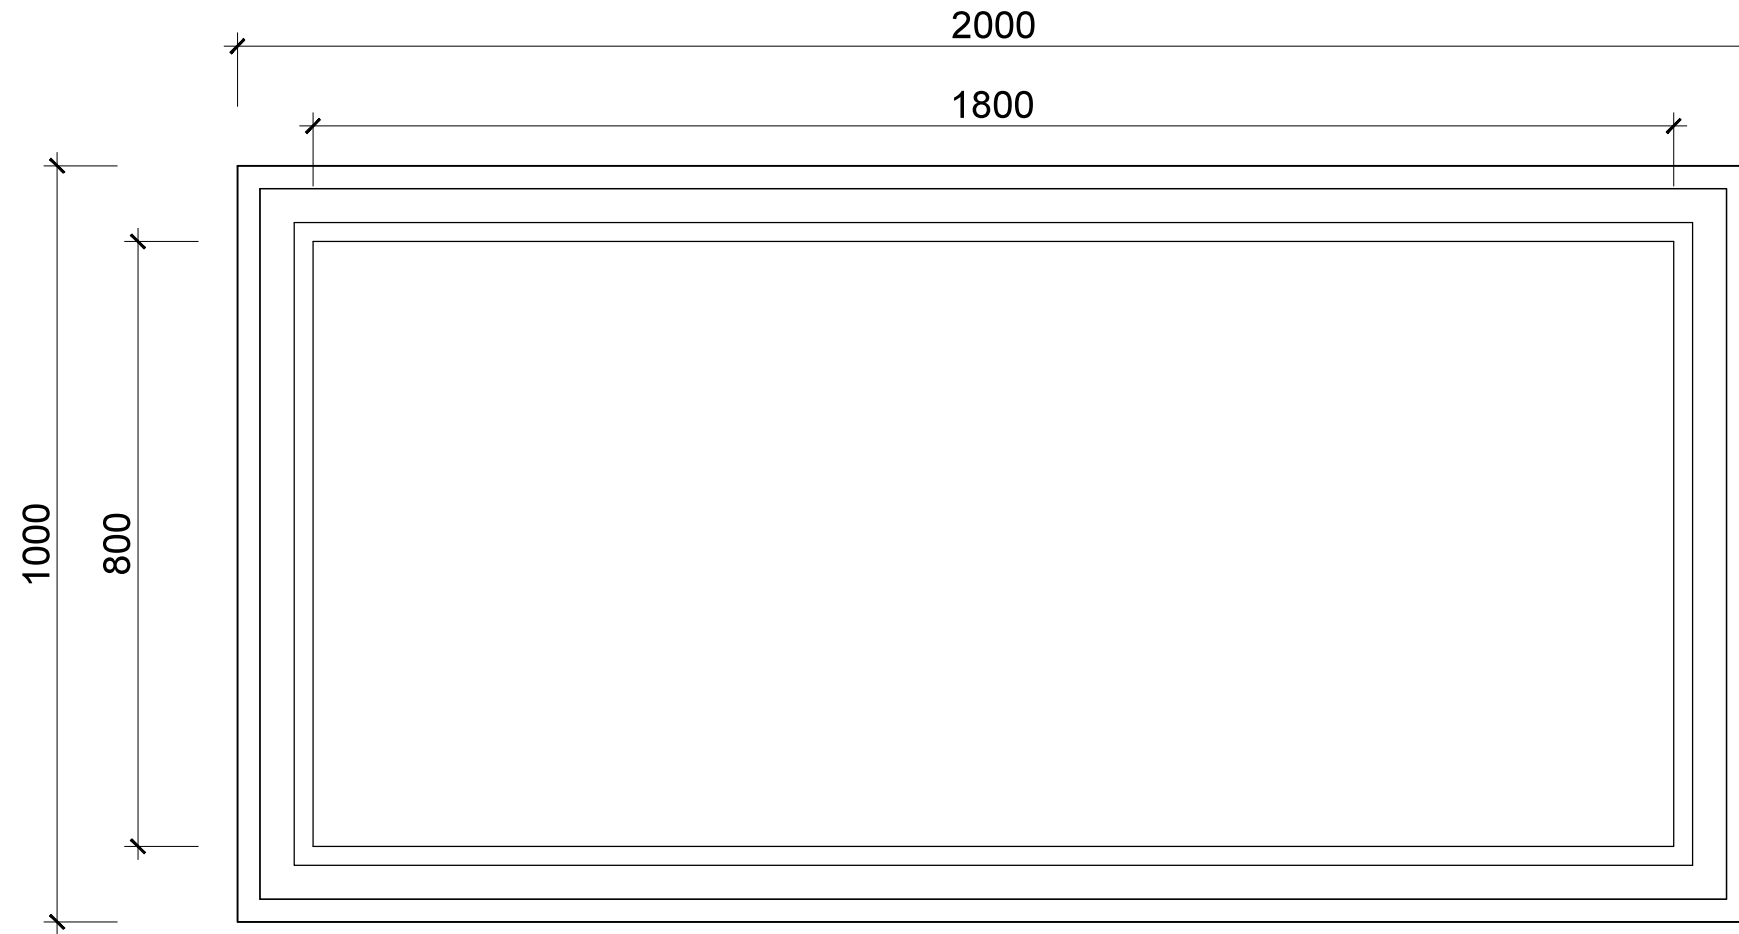

PLAN

SECTION

N.B: This drawings should not be copied or passed on without the written consent from Panoroof

TITLE
**PANOROOF TRIPLE GLAZED -
CLEAR GLASS**
SIZE 800 x 1800MM

DRW
ASD
CHK
Panoroof

SCALE
1:10 @ A3
DATE
Mar 2015