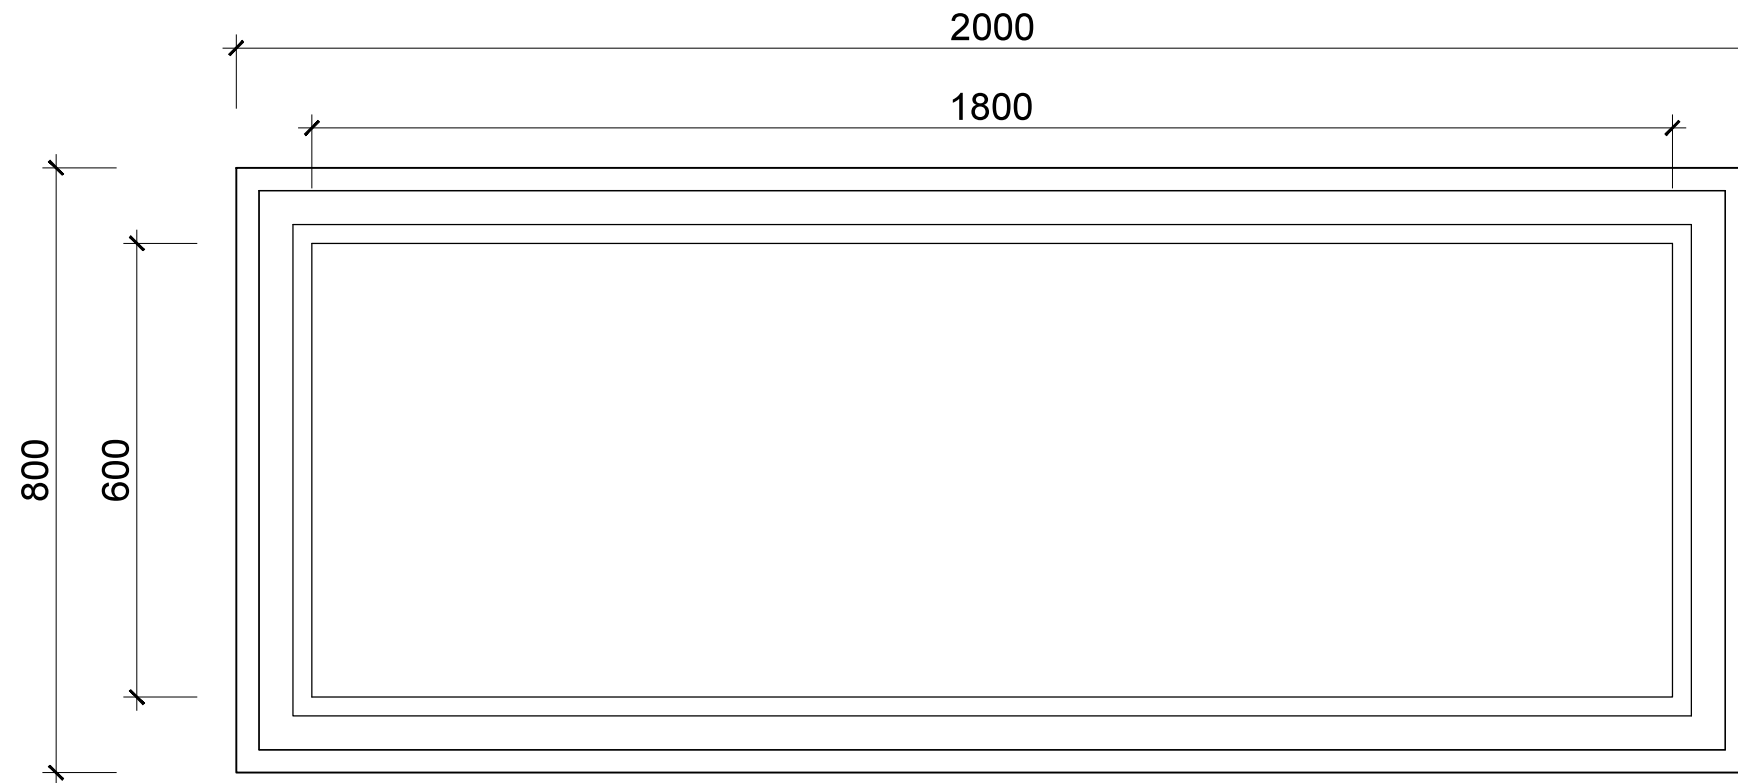

PLAN

SECTION

N.B: This drawings should not be copied or passed on without the written consent from Panoroof

TITLE  
**PANOROOF TRIPLE GLAZED ROOFLIGHT**  
SIZE 600 x 1800MM

DRW  
ASD  
CHK  
Panoroof

SCALE  
1:10 @ A3  
DATE  
Jan 2017