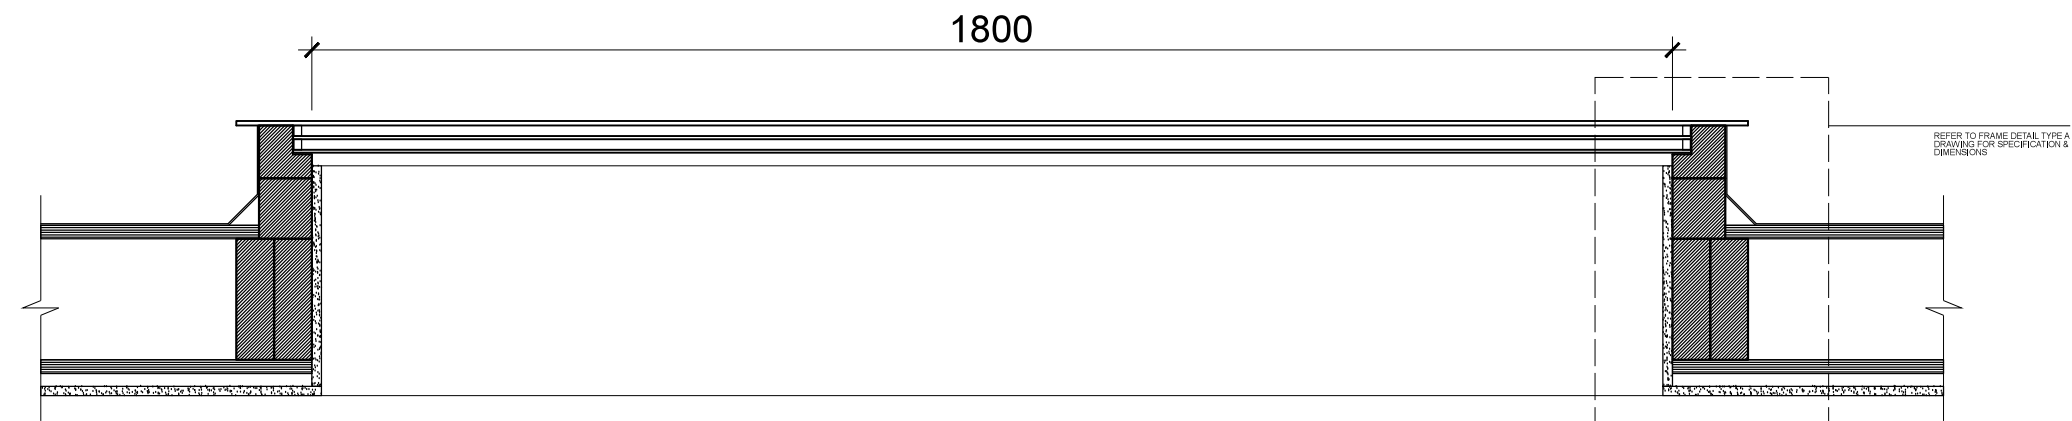

PLAN

SECTION

N.B: This drawings should not be copied or passed on without the written consent from Panoroof

TITLE  
**PANOROOF TRIPLE GLAZED ROOFLIGHT**  
SIZE 600 x 1800MM

DRW  
ASD  
CHK  
Panoroof

SCALE  
1:10 @ A3  
DATE  
Jan 2017