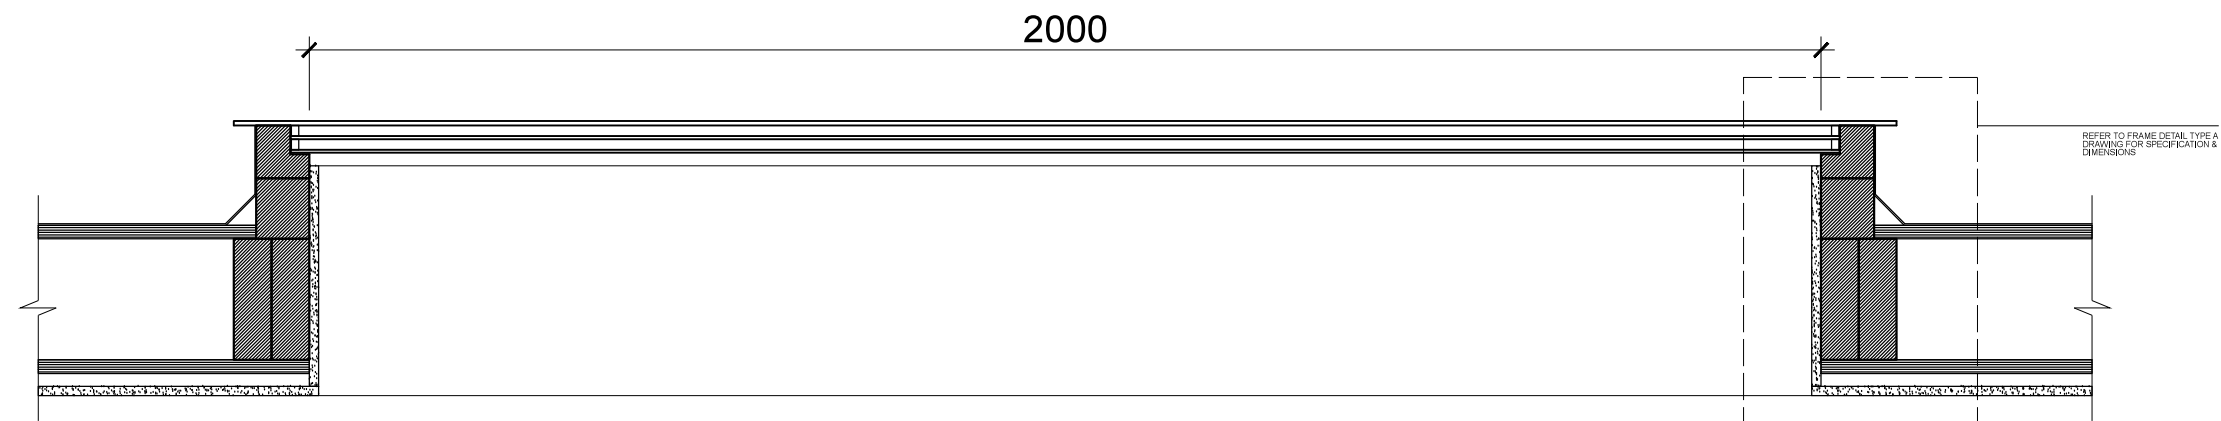

PLAN

SECTION

N.B: This drawings should not be copied or passed on without the written consent from Panoroof

TITLE
PANOROOF TRIPLE GLAZED ROOFLIGHT
SIZE 600 x 2000MM

DRW
ASD
CHK
Panoroof

SCALE
1:10 @ A3
DATE
Jan 2017