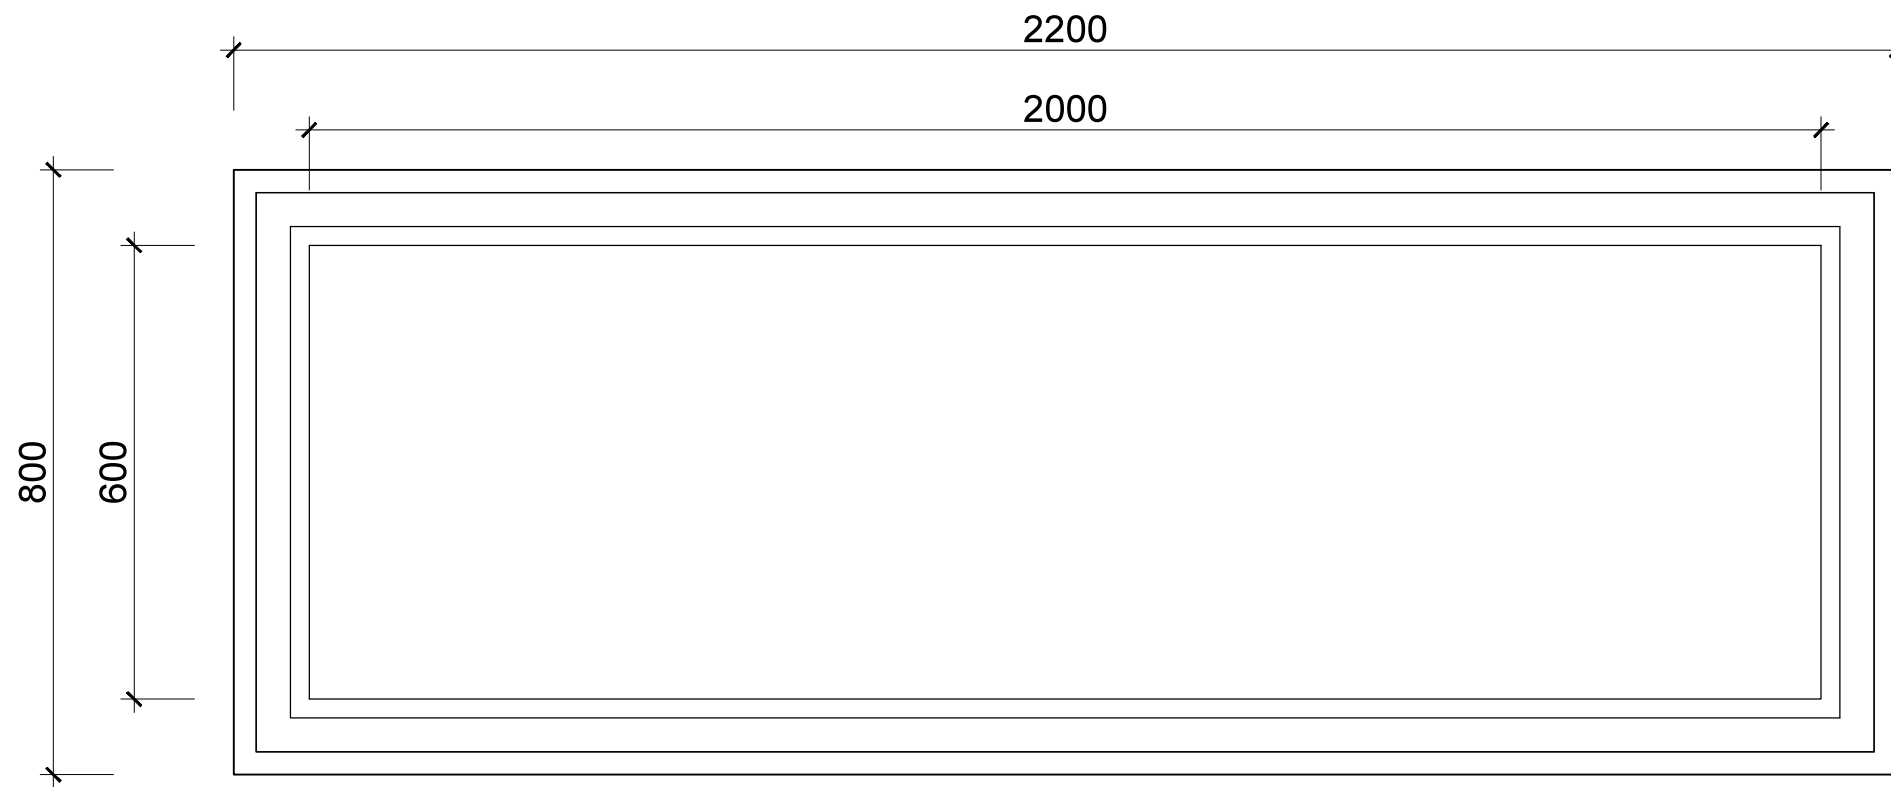

PLAN

SECTION

N.B: This drawings should not be copied or passed on without the written consent from Panoroof

TITLE
PANOROOF TRIPLE GLAZED ROOFLIGHT
SIZE 600 x 2000MM

DRW
ASD
CHK
Panoroof

SCALE
1:10 @ A3
DATE
Jan 2017